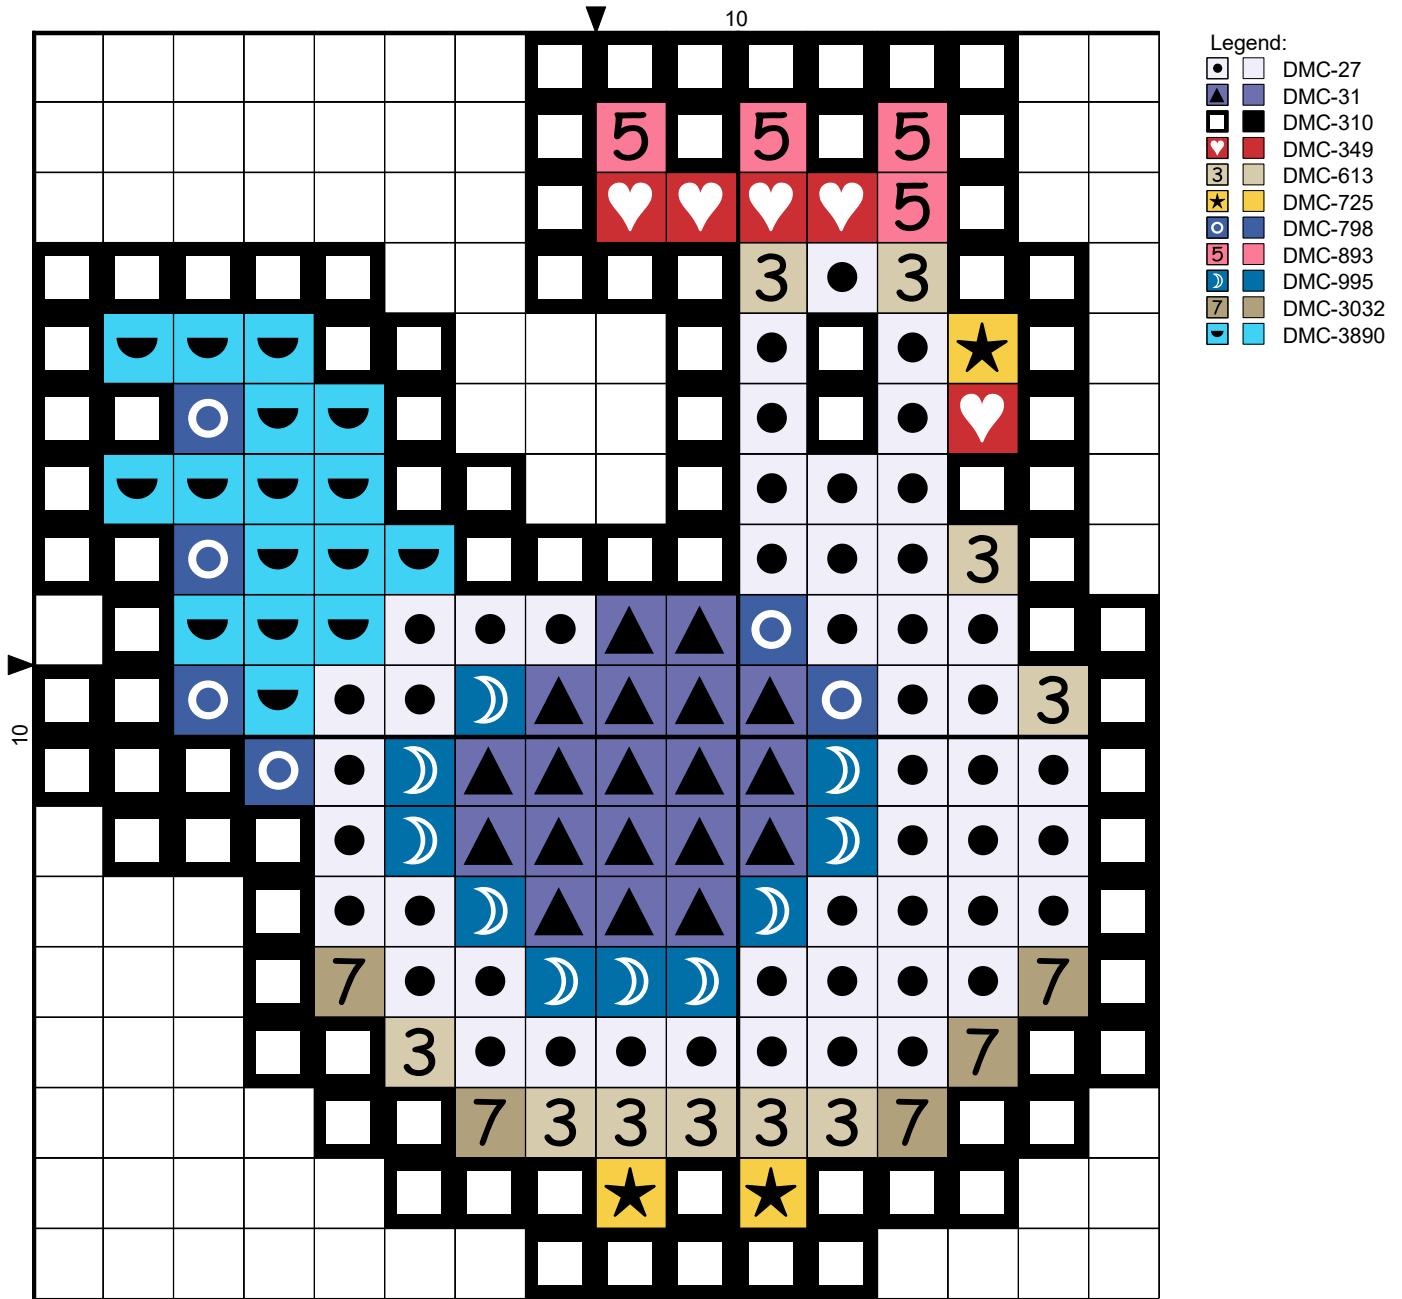

by

<No Title>

Grid Size: 16W x 18H
Design Area: 1.14" x 1.29" (16 x 18 stitches)

Legend:

  [2] DMC 27 white violet
  [2] DMC 31 blueberry
  [2] DMC 310 black
  [2] DMC 349 coral - dk

  [2] DMC 613 drab brown - vy lt
  [2] DMC 725 topaz
  [2] DMC 798 delft blue - dk
  [2] DMC 893 carnation - lt

  [2] DMC 995 electric blue - dk
  [2] DMC 3032 mocha brown - md
  [2] DMC 3890 turquoise - vy lt br