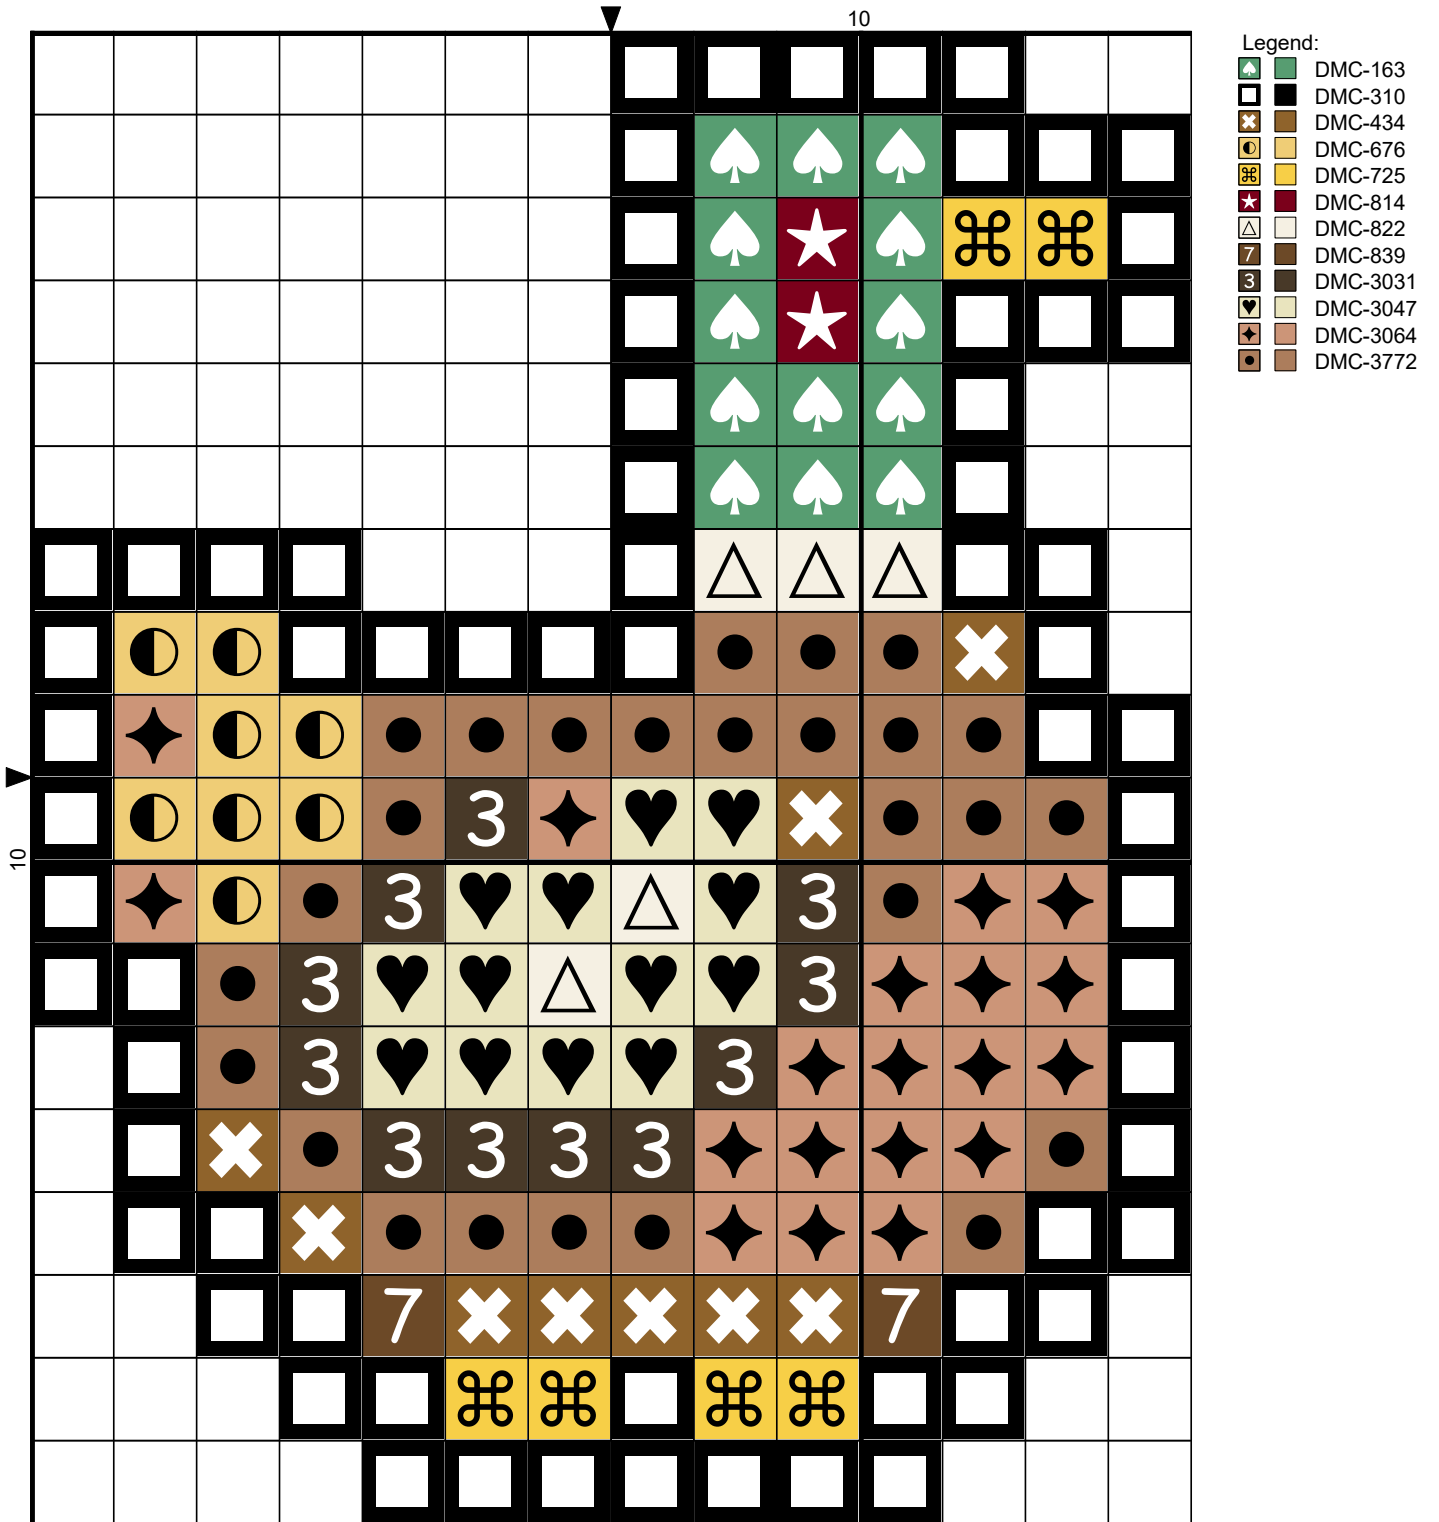

by

<No Title>

Grid Size: 14W x 18H
Design Area: 1.00" x 1.29" (14 x 18 stitches)

Legend:

 [2] DMC 163 celadon green - md	 [2] DMC 725 topaz	 [2] DMC 3031 mocha brown - vy dk
 [2] DMC 310 black	 [2] DMC 814 garnet - dk	 [2] DMC 3047 yellow beige - lt
 [2] DMC 434 brown - lt	 [2] DMC 822 beige gray - lt	 [2] DMC 3064 desert sand
 [2] DMC 676 old gold - lt	 [2] DMC 839 beige brown - dk	 [2] DMC 3772 desert sand - vy dk