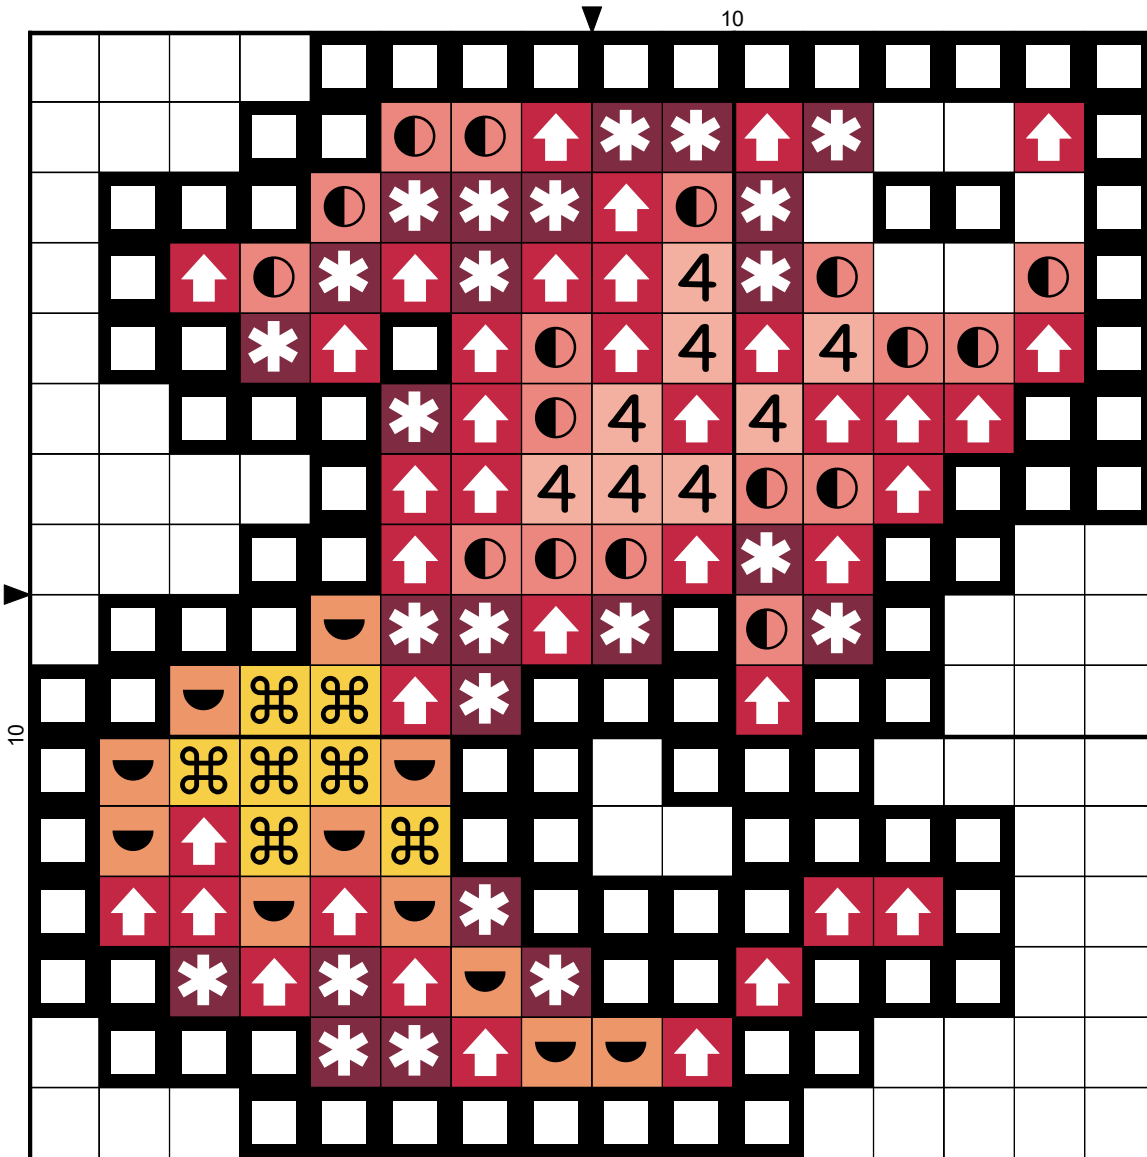

by

10

Legend:

- ◻ DMC-310
- ◼ DMC-347
- ◼ DMC-352
- ◼ DMC-353
- ◼ DMC-725
- ◼ DMC-922
- ◼ DMC-3802

<No Title>

Grid Size: 16W x 16H
Design Area: 1.14" x 1.14" (16 x 16 stitches)

Legend:

		[2]	DMC	310	black			[2]	DMC	725	topaz
		[2]	DMC	347	salmon - vy dk			[2]	DMC	922	copper -lt
		[2]	DMC	352	coral -lt			[2]	DMC	3802	antique mauve - vy dk
		[2]	DMC	353	peach						