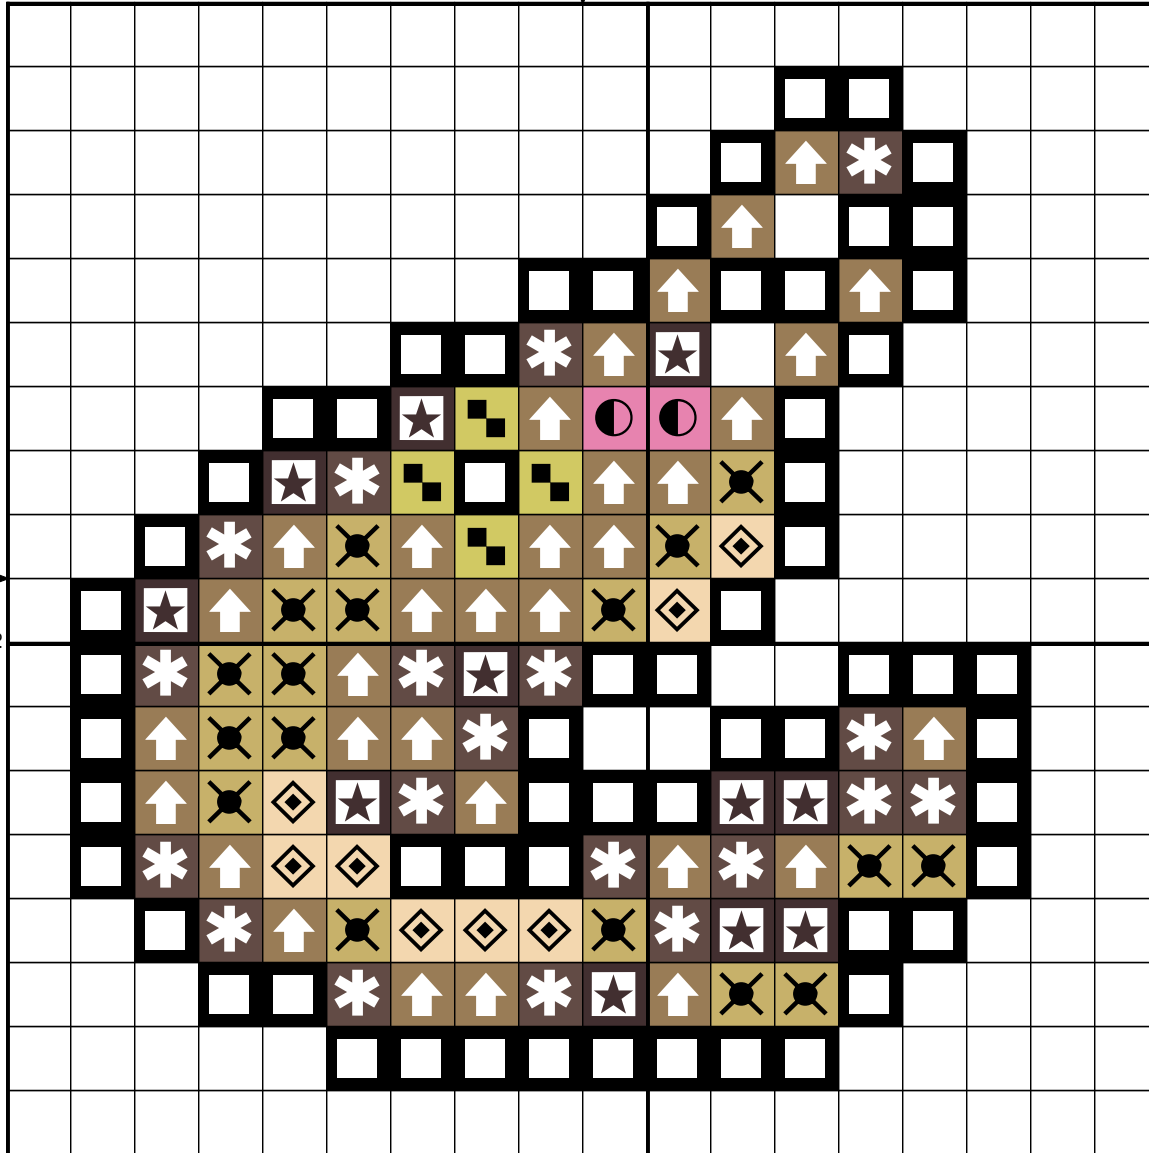

by

10

10

Legend:

-  DMC-9
-  DMC-12
-  DMC-310
-  DMC-739
-  DMC-779
-  DMC-840
-  DMC-3045
-  DMC-3608

<No Title>

Grid Size: 18W x 18H
Design Area: 1.07" x 1.14" (15 x 16 stitches)

Legend:

  [2] DMC 9 cocoa - vy dk
  [2] DMC 12 tender green
  [2] DMC 310 black

  [2] DMC 739 tan - ul vy lt
  [2] DMC 779 cocoa - dk
  [2] DMC 840 beige brown - md

  [2] DMC 3045 yellow beige - dk
  [2] DMC 3608 plum - vy lt