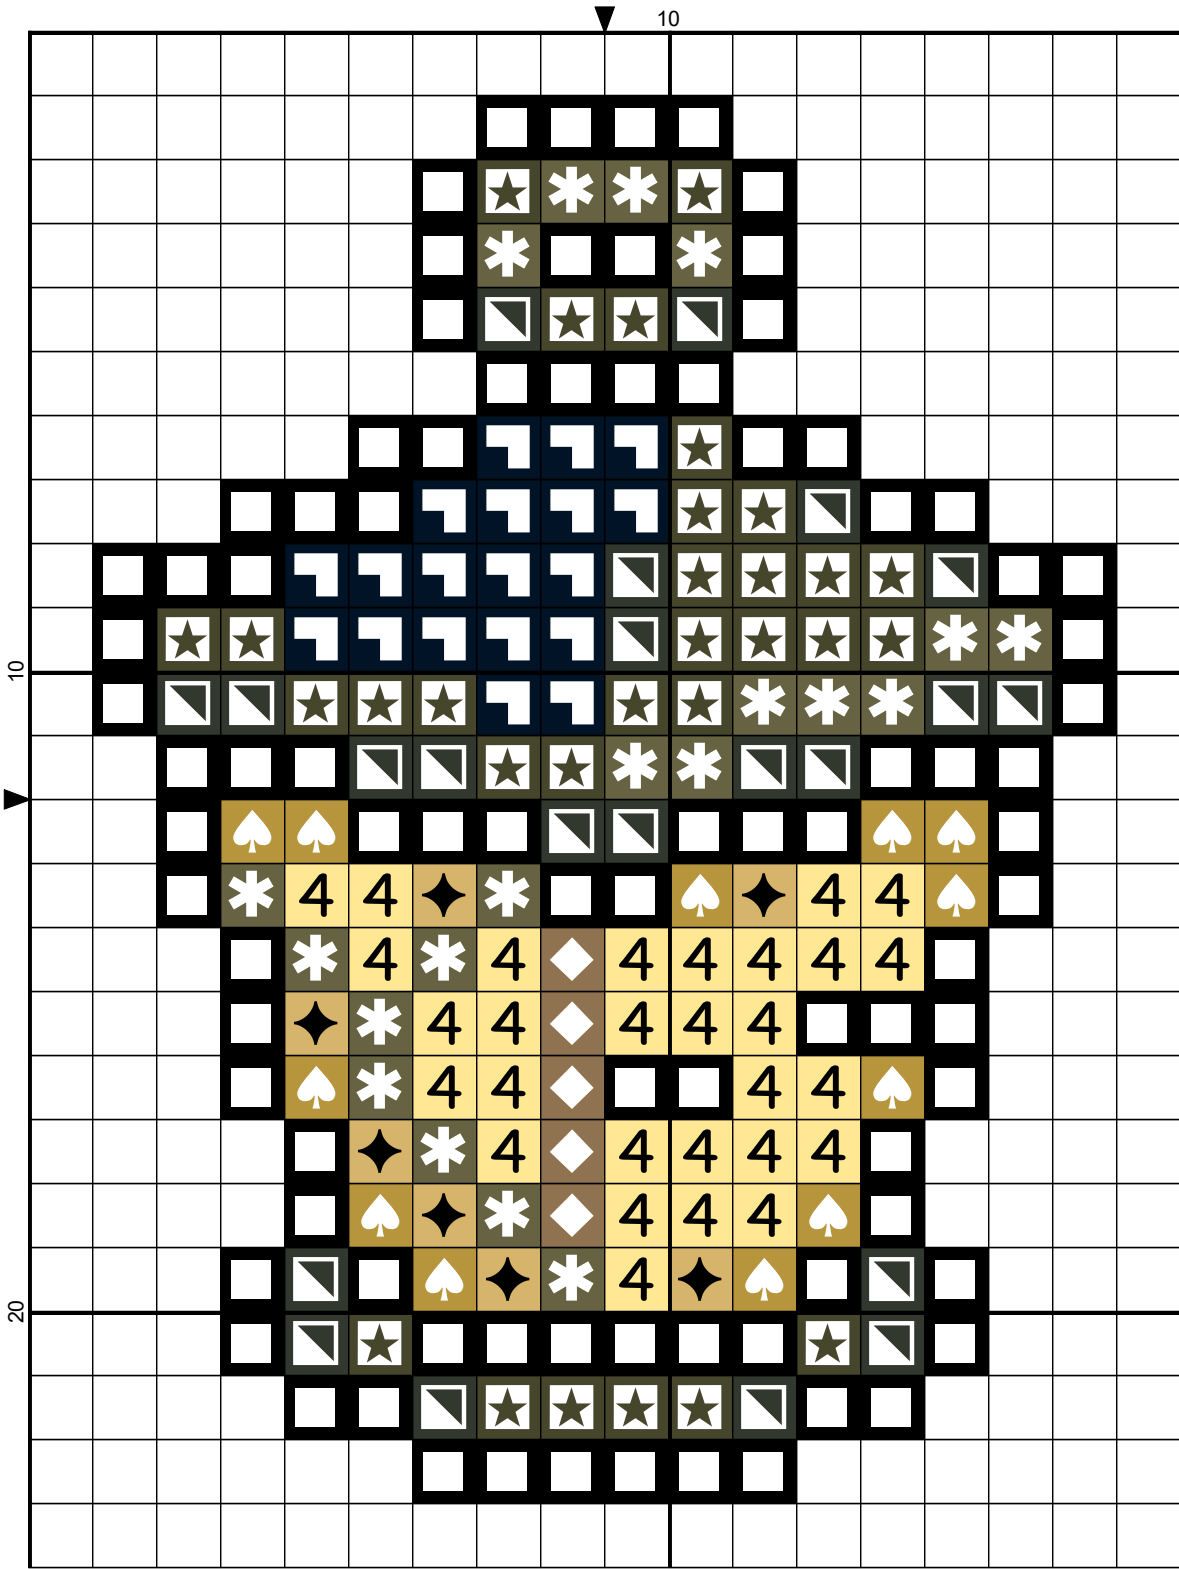

by

- Legend:
- DMC-310
 - DMC-422
 - DMC-744
 - DMC-844
 - DMC-939
 - DMC-3021
 - DMC-3787
 - DMC-3828
 - DMC-3862

<No Title>

Grid Size: 18W x 24H
Design Area: 1.14" x 1.57" (16 x 22 stitches)

Legend:

		[2]	DMC	310	black			[2]	DMC	844	beaver gray - ul dk			[2]	DMC	3787	brown gray - dk
		[2]	DMC	422	hazel nut brown - lt			[2]	DMC	939	navy blue - vy dk			[2]	DMC	3828	hazel nut brown
		[2]	DMC	744	yellow - pl			[2]	DMC	3021	brown gray - vy dk			[2]	DMC	3862	mocha beige - dk