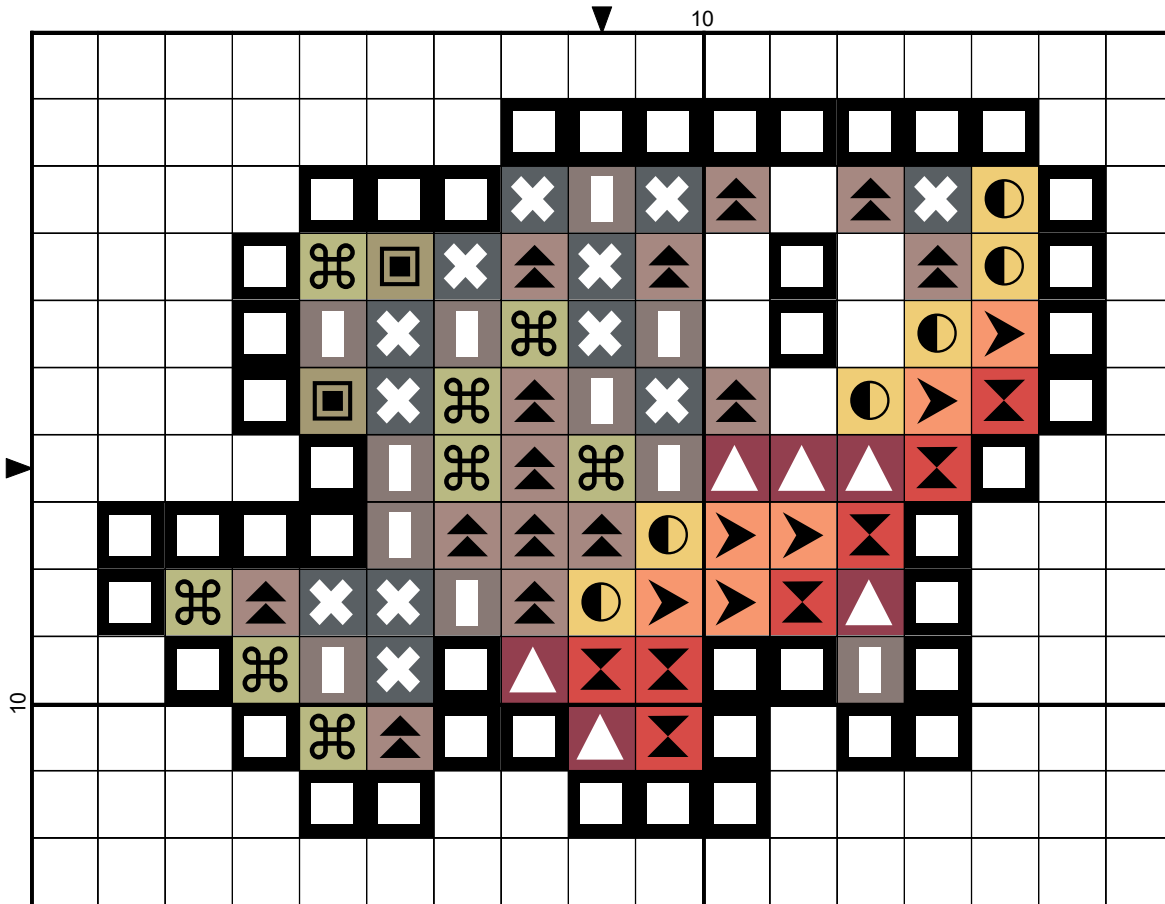

by

10

Legend:

-  DMC-310
-  DMC-315
-  DMC-317
-  DMC-350
-  DMC-612
-  DMC-676
-  DMC-722
-  DMC-3013
-  DMC-3861
-  DMC-3895

10

# <No Title>

---

**Grid Size:** 17W x 13H  
**Design Area:** 1.07" x 0.79" (15 x 11 stitches)

## Legend:

	[2]	DMC	310	black		[2]	DMC	676	old gold - lt
	[2]	DMC	315	antique mauve - md dk		[2]	DMC	722	orange spice - lt
	[2]	DMC	317	pewter gray		[2]	DMC	3013	khaki green - lt
	[2]	DMC	350	coral - md		[2]	DMC	3861	cocoa - lt
	[2]	DMC	612	drab brown - lt		[2]	DMC	3895	beaver grey - md dk