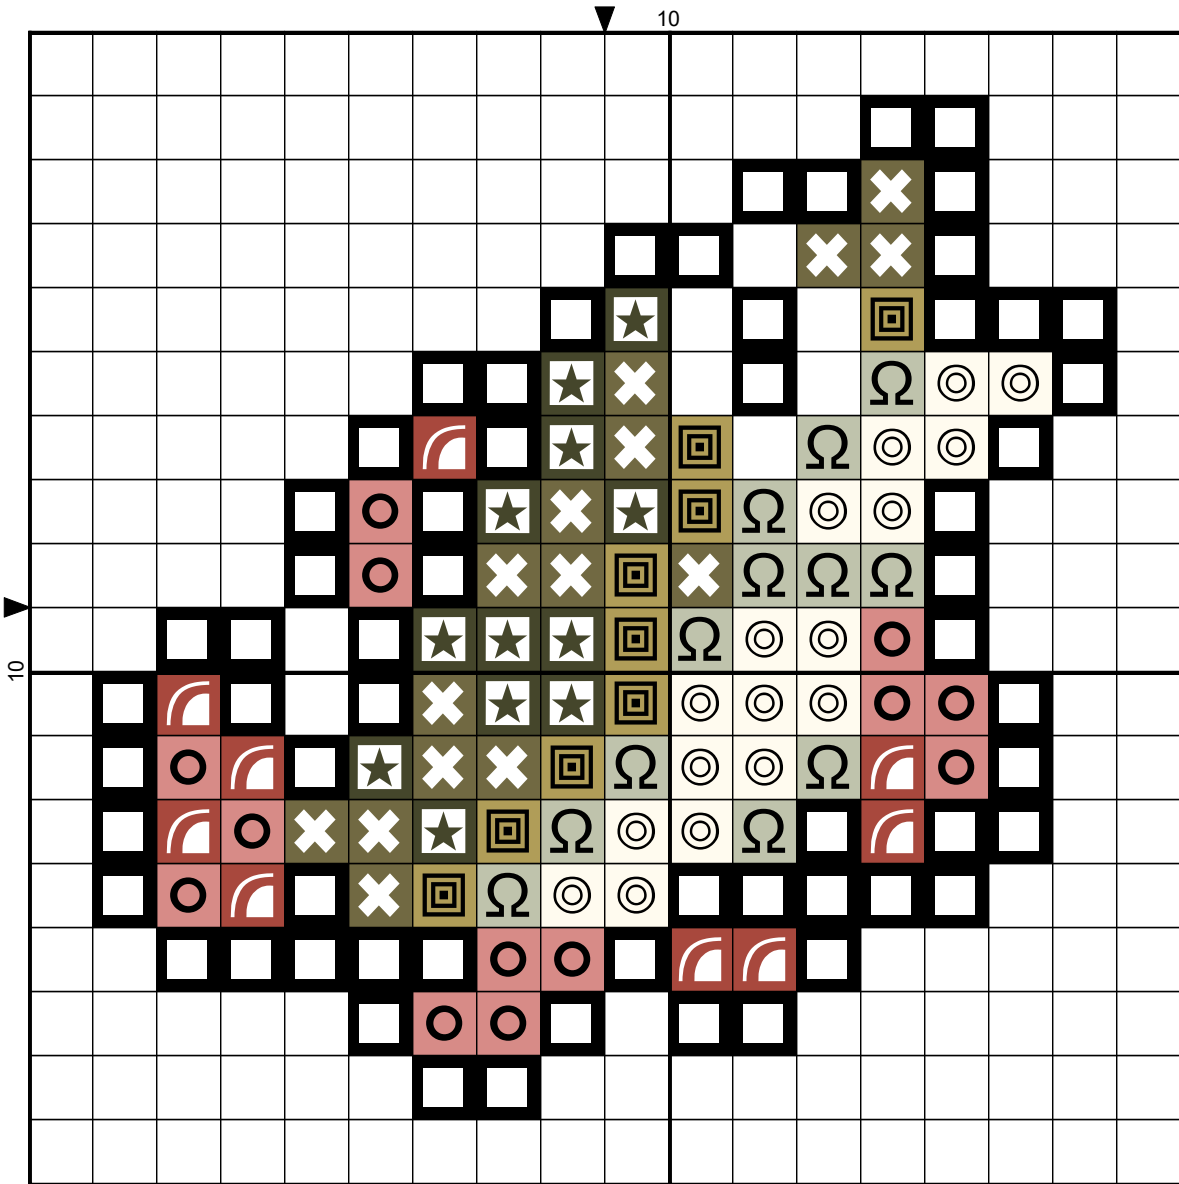

by

- Legend:
- DMC-223
 - DMC-310
 - DMC-355
 - DMC-370
 - DMC-610
 - DMC-648
 - DMC-712
 - DMC-3021

<No Title>

Grid Size: 18W x 18H
Design Area: 1.14" x 1.14" (16 x 16 stitches)

Legend:

 [2] DMC 223 shell pink - lt	 [2] DMC 370 mustard - md	 [2] DMC 712 cream
 [2] DMC 310 black	 [2] DMC 610 drab brown - dk	 [2] DMC 3021 brown gray - vy dk
 [2] DMC 355 terra cotta - dk	 [2] DMC 648 beaver gray - lt	