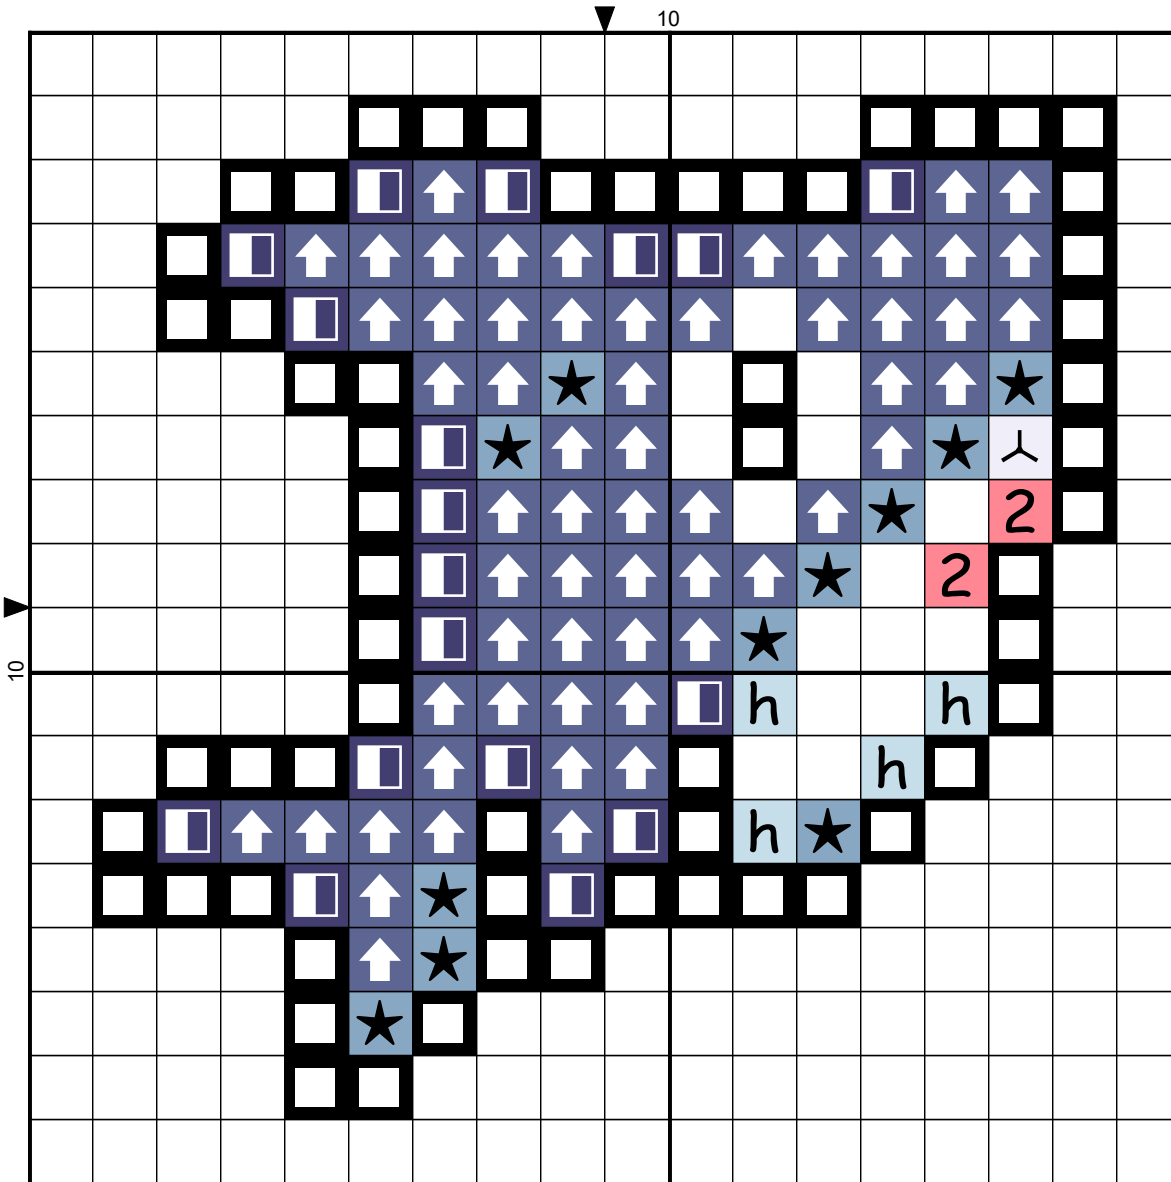

by

10

Legend:

-  DMC-27
-  DMC-158
-  DMC-310
-  2 DMC-3706
-  DMC-3755
-  DMC-3807
-  h DMC-3841

# <No Title>

---

**Grid Size:** 18W x 18H  
**Design Area:** 1.14" x 1.14" (16 x 16 stitches)

**Legend:**

 [2] DMC 27 white violet

 [2] DMC 158 cornflwr blu - md vy dk

 [2] DMC 310 black

 [2] DMC 3706 melon - md

 [2] DMC 3755 baby blue

 [2] DMC 3807 cornflower blue

 [2] DMC 3841 pale baby blue