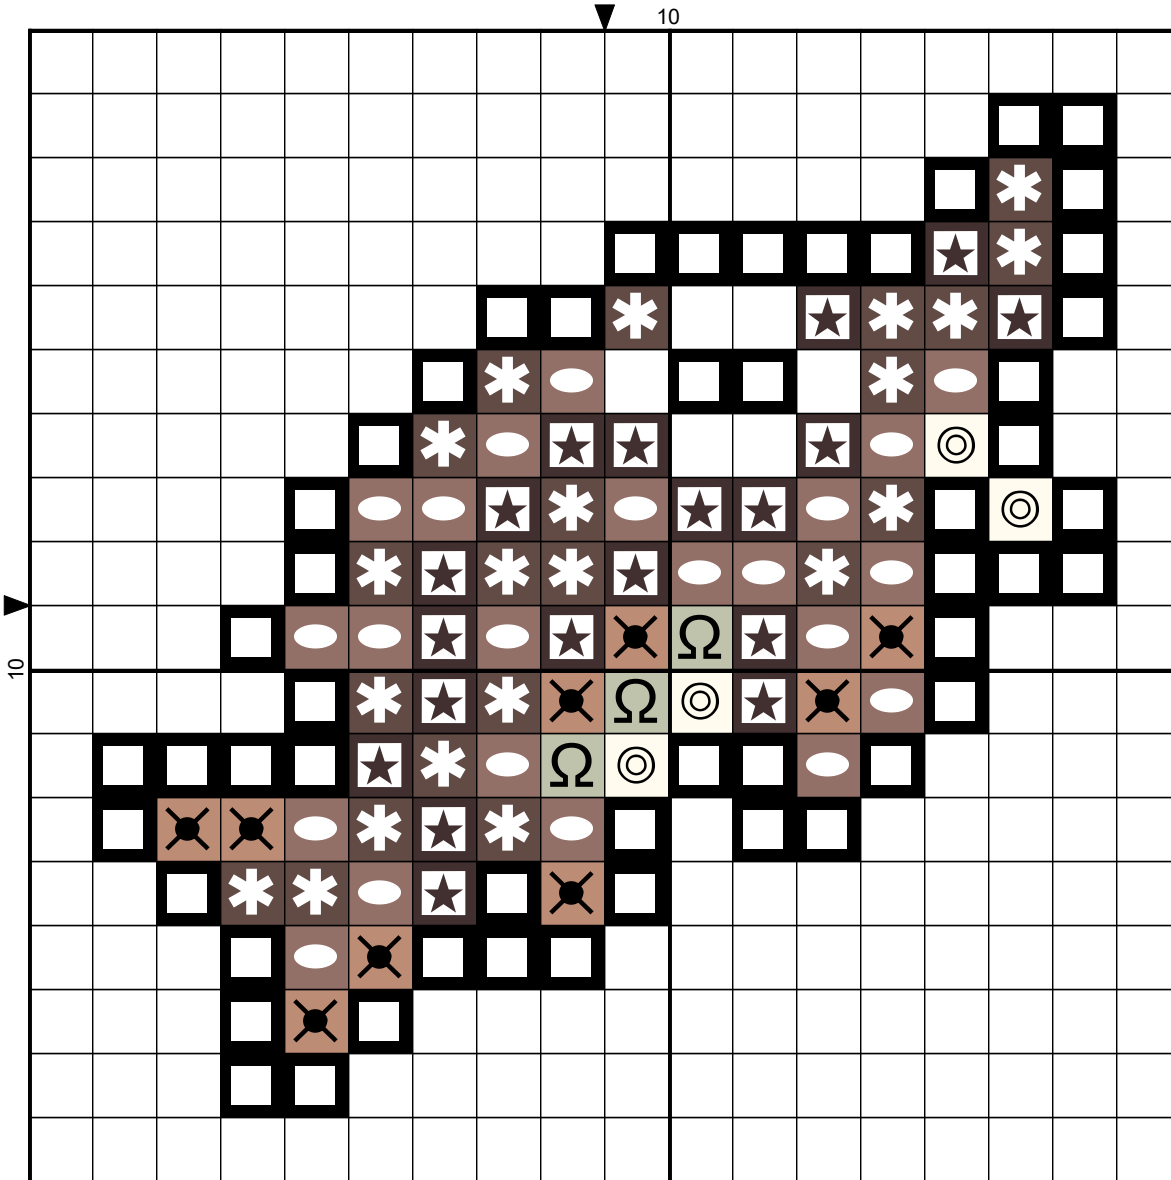

by

10

Legend:

-  DMC-9
-  DMC-310
-  DMC-407
-  DMC-648
-  DMC-712
-  DMC-779
-  DMC-3860

10

# <No Title>

---

**Grid Size:** 18W x 18H  
**Design Area:** 1.14" x 1.14" (16 x 16 stitches)

**Legend:**

 [2] DMC 9 cocoa - vy dk	 [2] DMC 648 beaver gray - lt	 [2] DMC 3860 cocoa
 [2] DMC 310 black	 [2] DMC 712 cream	
 [2] DMC 407 desert sand - dk	 [2] DMC 779 cocoa - dk	