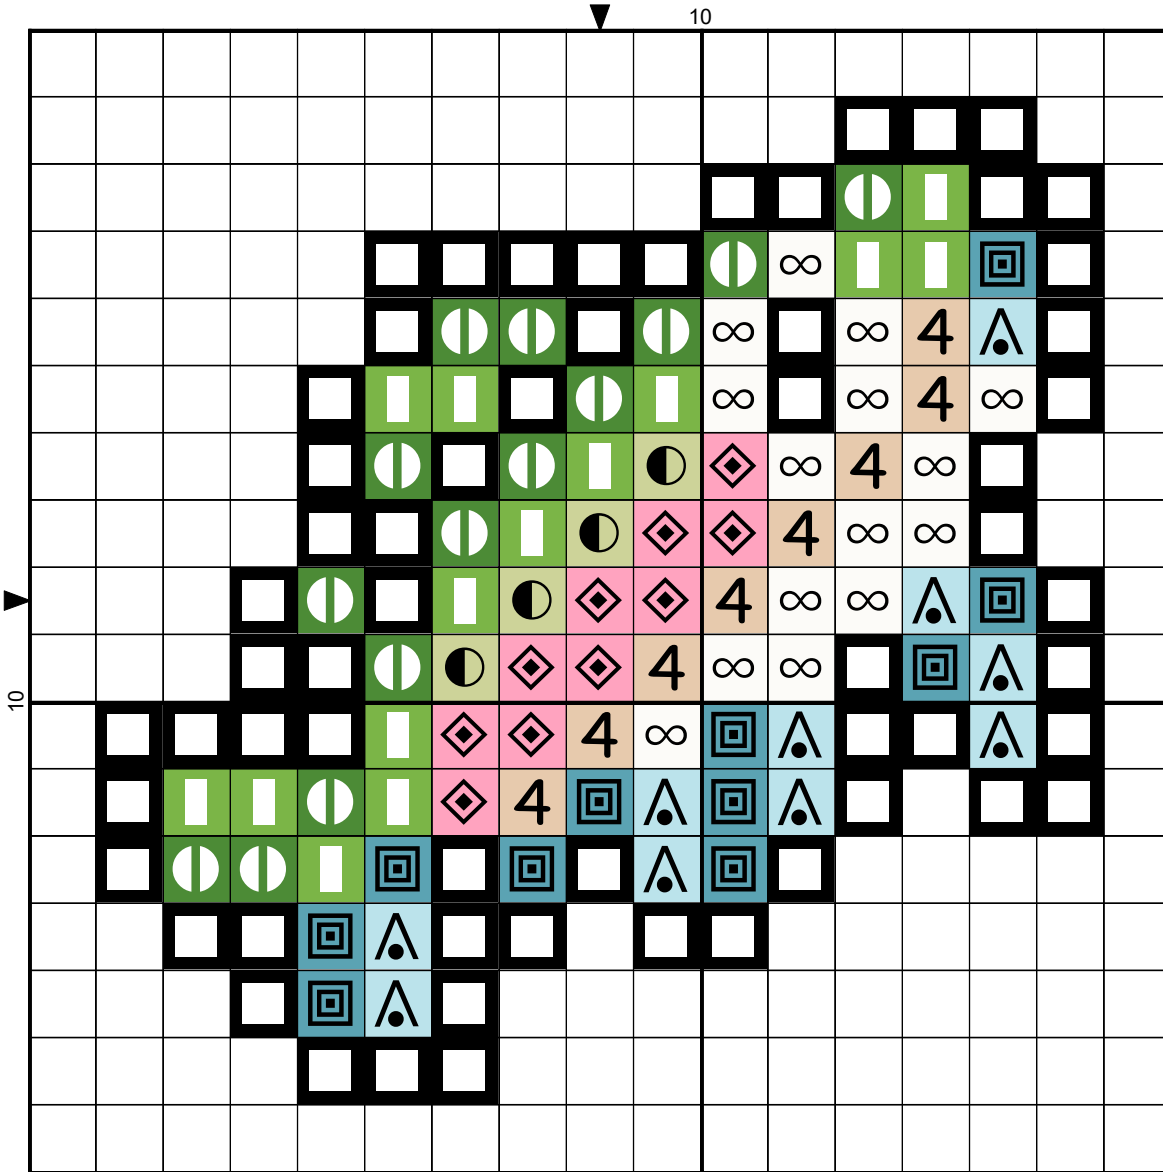

by

10

Legend:

-  DMC-15
-  DMC-310
-  DMC-597
-  DMC-703
-  DMC-957
-  DMC-3346
-  DMC-3811
-  DMC-3865
-  DMC-3893

10

<No Title>

Grid Size: 17W x 17H
Design Area: 1.07" x 1.07" (15 x 15 stitches)

Legend:

 [2] DMC 15 apple green
 [2] DMC 310 black
 [2] DMC 597 turquoise

 [2] DMC 703 chartreuse
 [2] DMC 957 geranium - pl
 [2] DMC 3346 hunter green

 [2] DMC 3811 turquoise - vy lt
 [2] DMC 3865 winter white
 [2] DMC 3893 mocha beige - vy lt