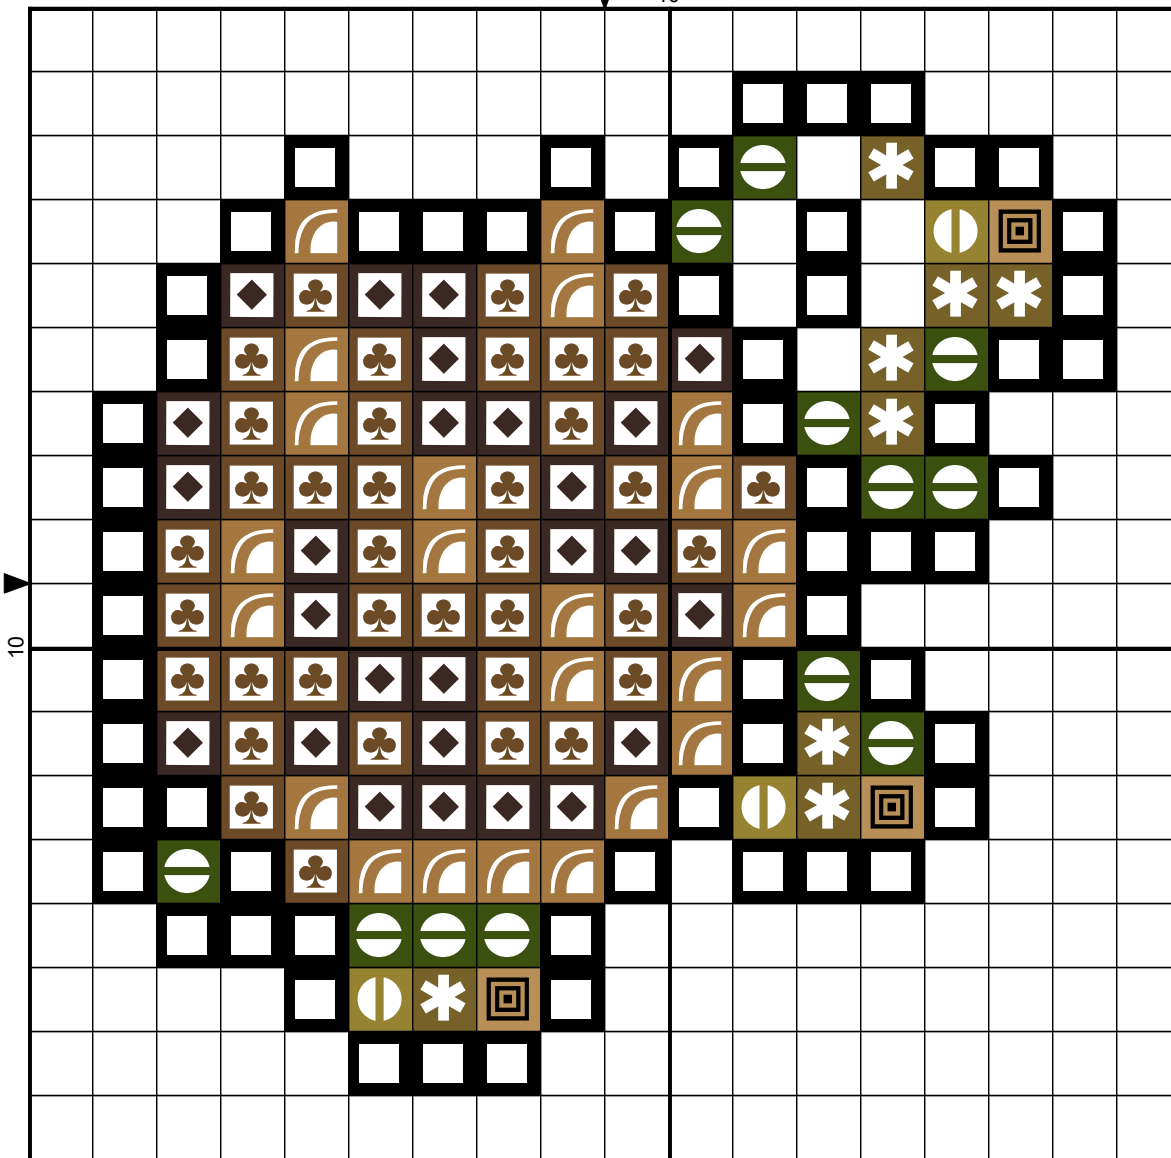

by

10

Legend:

-  DMC-310
-  DMC-435
-  DMC-436
-  DMC-831
-  DMC-839
-  DMC-869
-  DMC-935
-  DMC-3371

<No Title>

Grid Size: 18W x 18H
Design Area: 1.14" x 1.14" (16 x 16 stitches)

Legend:

		[2]	DMC	310	black			[2]	DMC	839	beige brown - dk
		[2]	DMC	435	brown - vy lt			[2]	DMC	869	hazel nut brown - vy dk
		[2]	DMC	436	tan			[2]	DMC	935	avocado green - dk
		[2]	DMC	831	golden olive - md			[2]	DMC	3371	black brown